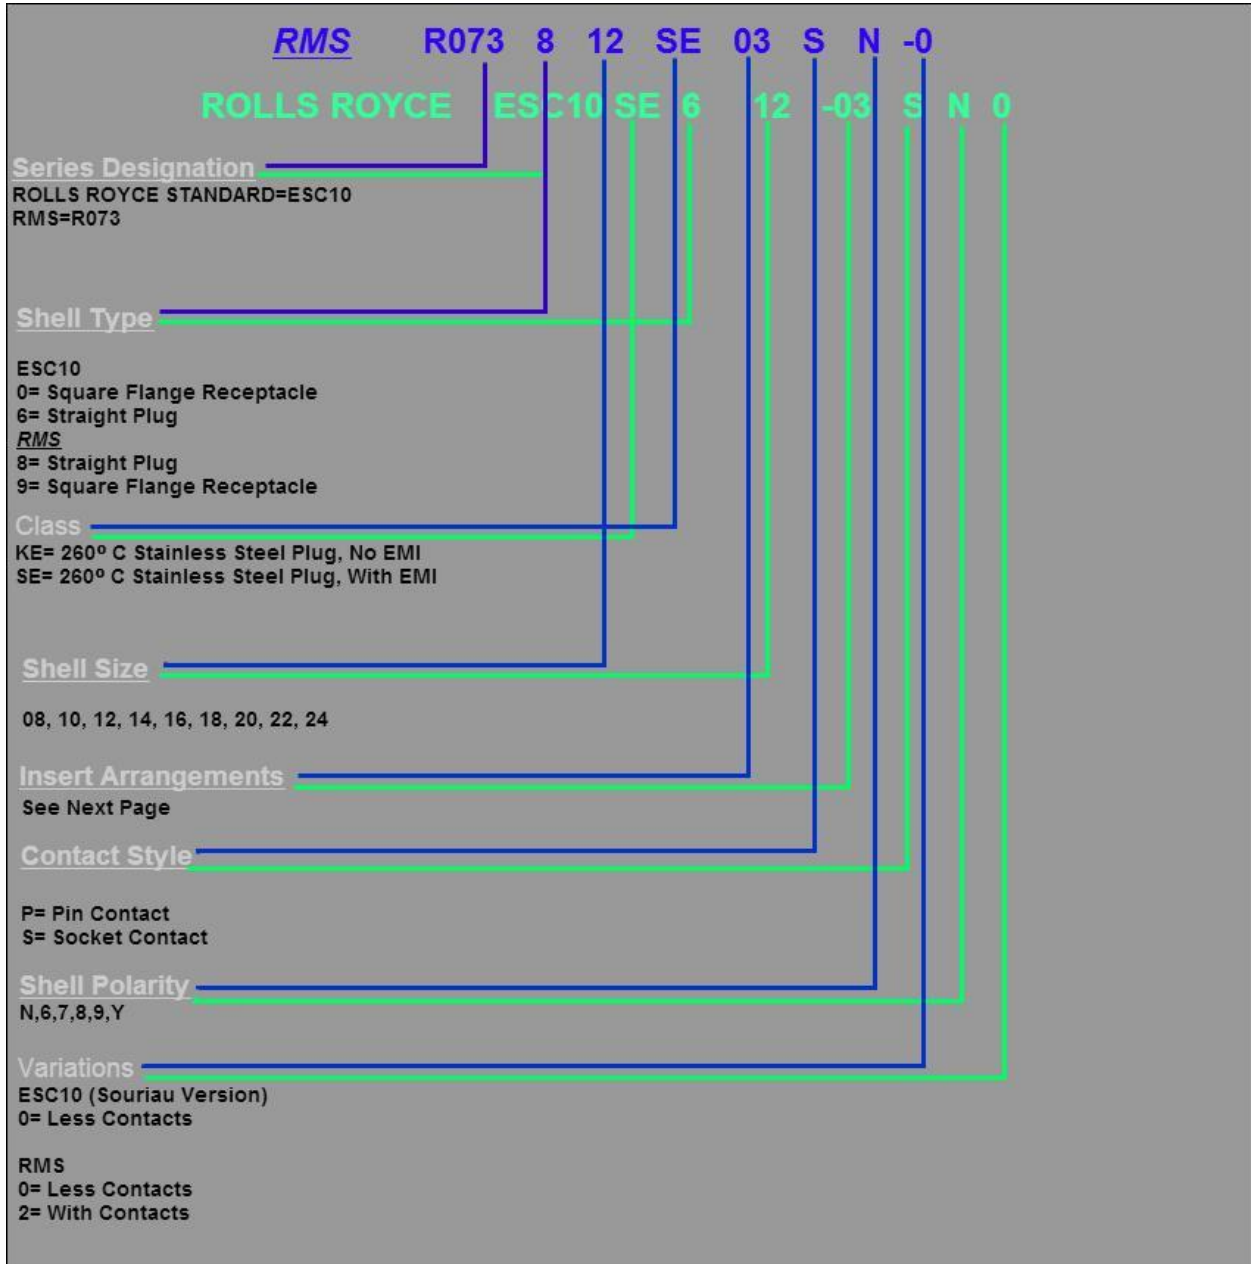

RMS R073X & ESC10 PART NUMBER CODING