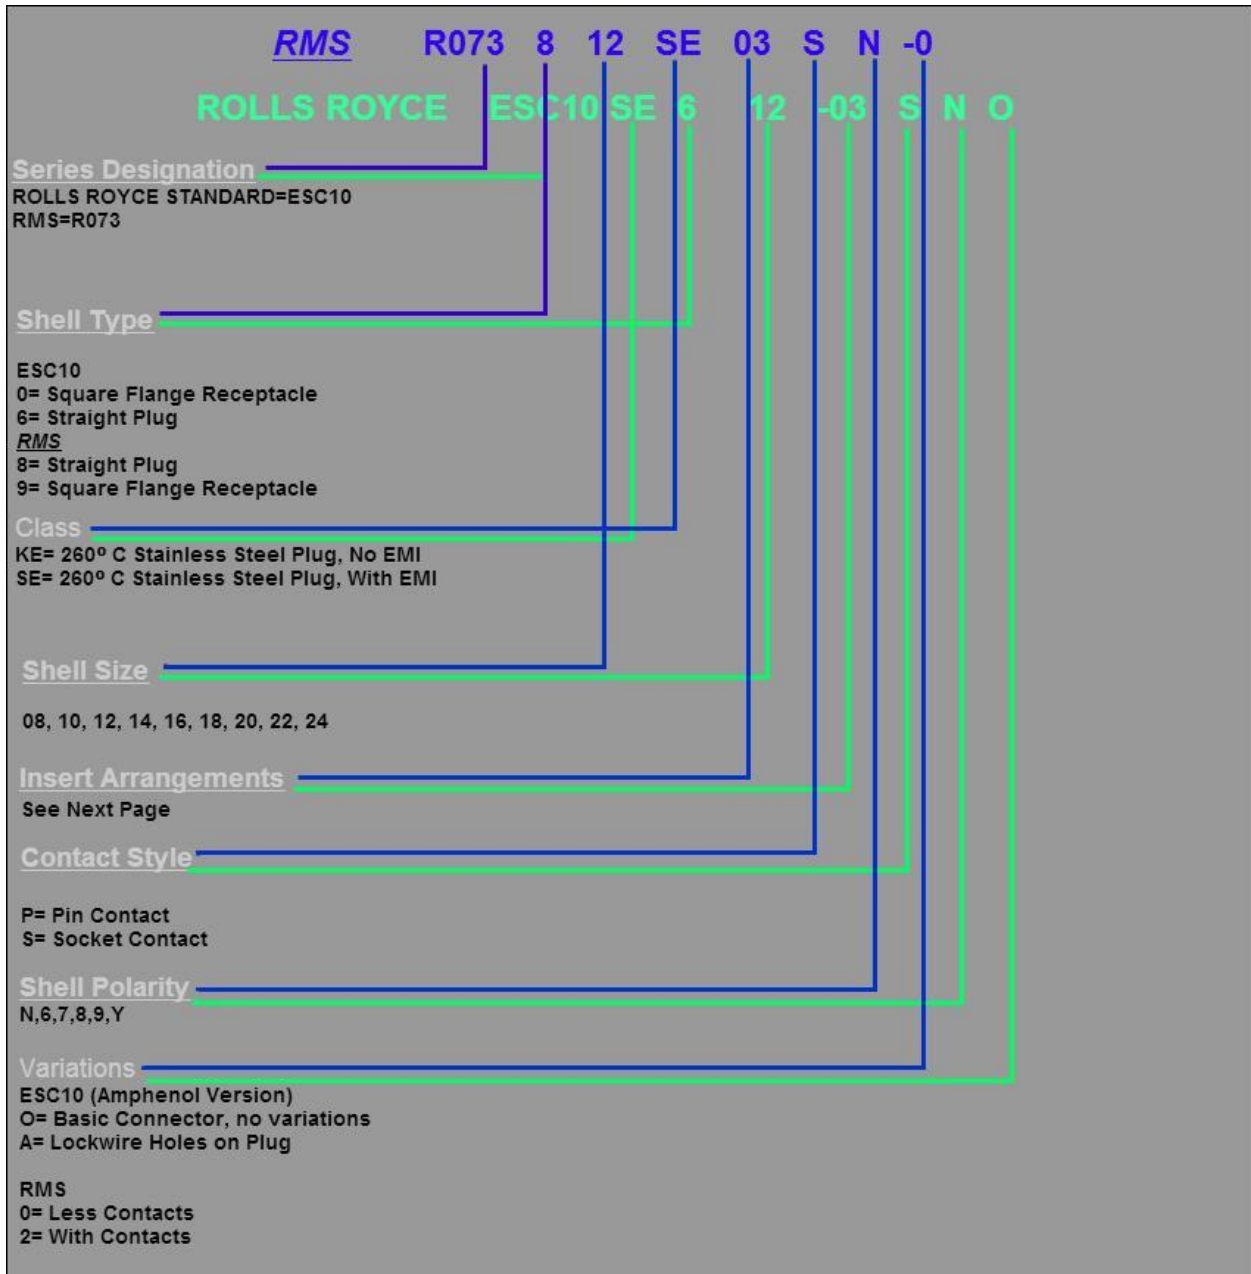

RMS R073X & ESC10 PART NUMBER CODING