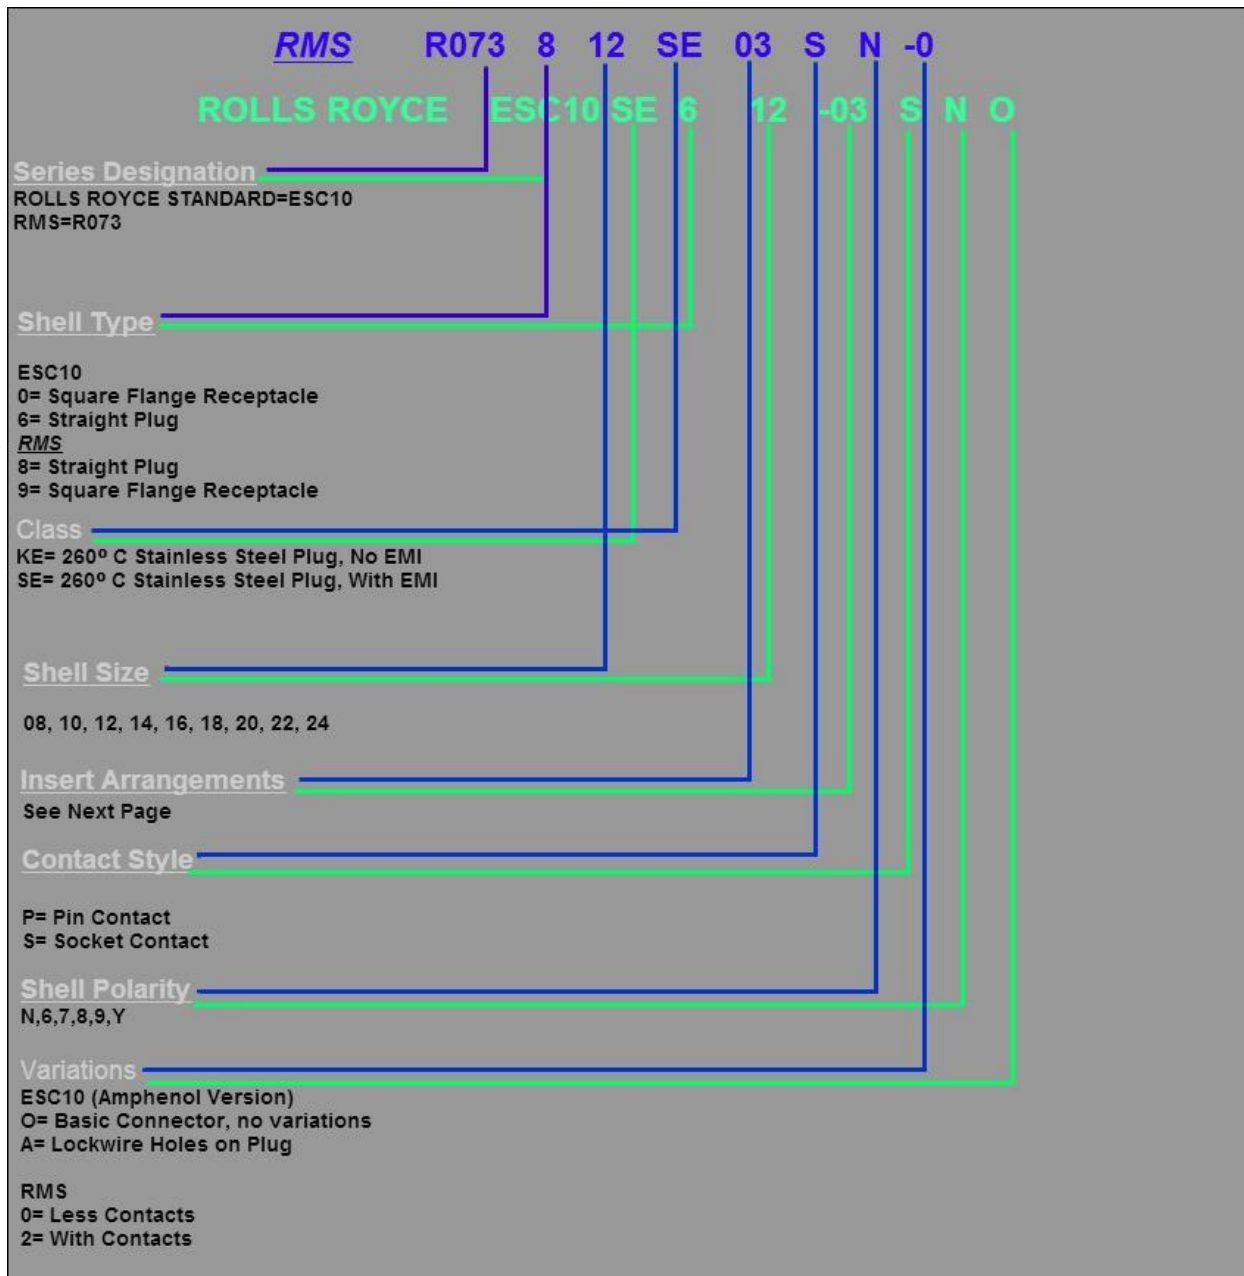

RMS R073X & ESC10 PART NUMBER CODING