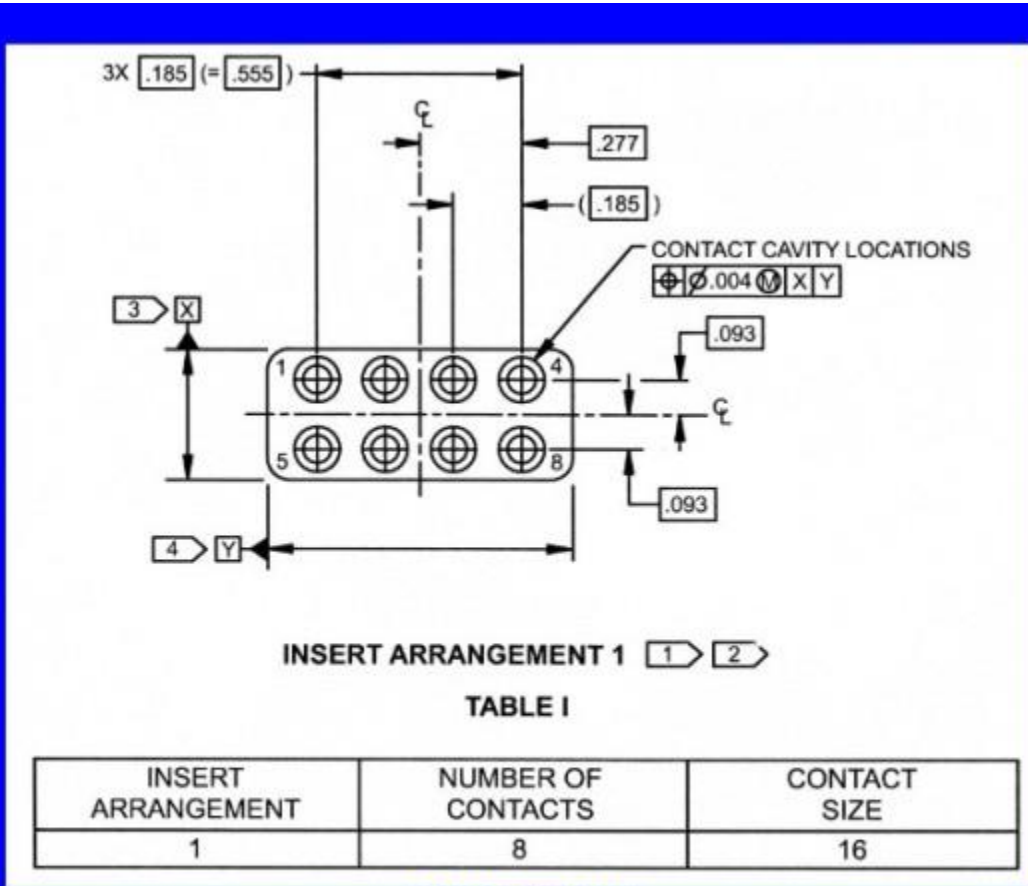

INTRO CORPORATION

Integrity, Value and Quality since 1976

S280W557-1XX SPEC Sheet

S280W557-1XX

*Connector, Electrical,
Rectangular, Plug, Latch
Coupling, Track Mounted*

TABLE OF CONTENTS

Page 1: Title Page

Page 2: Part Number Coding

Pages 3-9: Insert Arrangements

Page 10: Contacts/Tools and Mating Guide

Page 11: Quick Links

S280W557-1XX

CONNECTOR, ELECTRICAL, RECTANGULAR, PLUG, LATCH COUPLING, TRACK MOUNTED

ORDERING GUIDE

INSERT ARRANGEMENT # 1

S280W557-11X
INSERT ARRANGEMENT # 1
CONTACTS
QTY 8 16 GAUGE SOCKETS=BACC47EG3

INSERT ARRANGEMENT # 2

INSERT ARRANGEMENT 2 1 2

TABLE II

INSERT ARRANGEMENT	NUMBER OF CONTACTS	CONTACT SIZE
2	8	20

S280W557-12X INSERT ARRANGEMENT # 2
 CONTACTS
 QTY 8 #20 GAUGE SOCKETS=BACC47EG2

CONTACTS

QTY 4 #20 GAUGE SOCKET=BACC47EG2

QTY 8 #16 GAUGE SOCKET=BACC47EG3

INSERT ARRANGEMENT # 4

INSERT ARRANGEMENT 4 1 2

TABLE IV

INSERT ARRANGEMENT	NUMBER OF CONTACTS	CONTACT SIZE
4	12	20

S280W557-15X