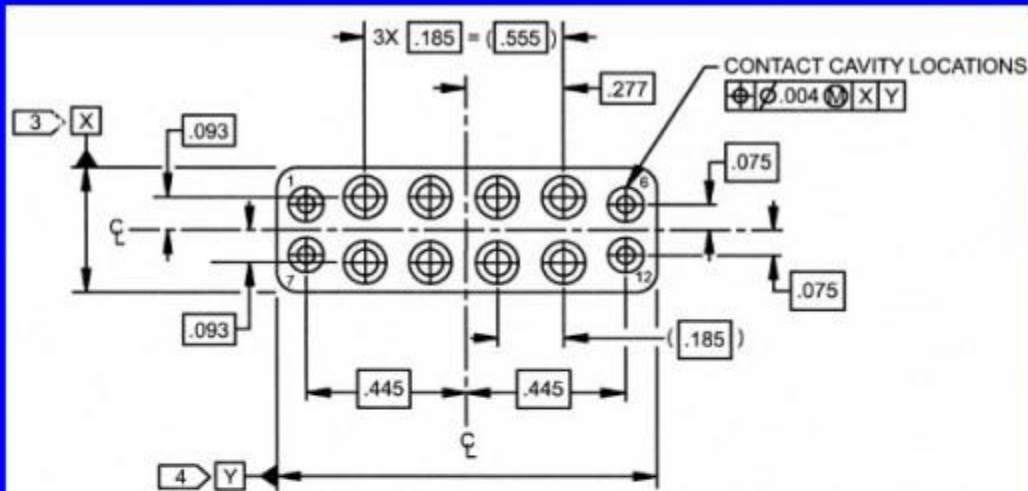

Pages 3-9: Insert Arrangements

Page 10: Contacts/Tools and Mating Guide

Page 11: Quick Links

S280W557-1XX

CONNECTOR, ELECTRICAL, RECTANGULAR, PLUG, LATCH COUPLING, TRACK MOUNTED

ORDERING GUIDE

INSERT ARRANGEMENT # 1

S280W557-11X
INSERT ARRANGEMENT # 1
CONTACTS
QTY 8 16 GAUGE SOCKETS=BACC47EG3

INSERT ARRANGEMENT # 2

INSERT ARRANGEMENT 2 1 2

TABLE II

INSERT ARRANGEMENT	NUMBER OF CONTACTS	CONTACT SIZE
2	8	20

S280W557-12X INSERT ARRANGEMENT # 2
 CONTACTS
 QTY 8 #20 GAUGE SOCKETS=BACC47EG2

INSERT ARRANGEMENT # 3

INSERT ARRANGEMENT 3 1 2

TABLE III

INSERT ARRANGEMENT	NUMBER OF CONTACTS	CONTACT SIZE	INSERT CAVITY LOCATION
3	4	20	1, 6, 7, 12
	8	16	2 THRU 5 AND 8 THRU 11

S280W557-13X

INSERT ARRANGEMENT # 3

CONTACTS

QTY 4 #20 GAUGE SOCKET=BACC47EG2

QTY 8 #16 GAUGE SOCKET=BACC47EG3

INSERT ARRANGEMENT # 4

INSERT ARRANGEMENT 4 1 2

TABLE IV

INSERT ARRANGEMENT	NUMBER OF CONTACTS	CONTACT SIZE
4	12	20

S280W557-15X