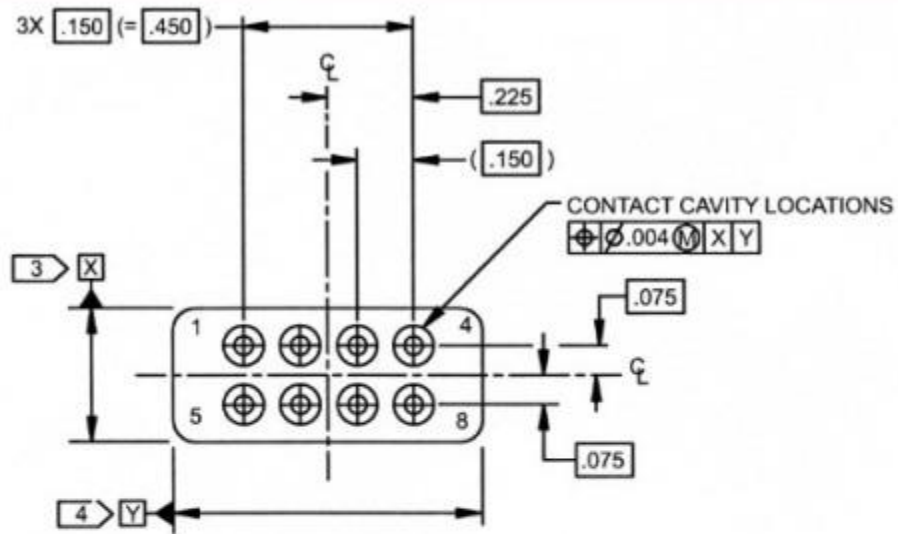

INTRO CORPORATION

Integrity, Value and Quality since 1976

S280W557-1XX SPEC Sheet

S280W557-1XX

*Connector, Electrical,
Rectangular, Plug, Latch
Coupling, Track Mounted*

TABLE OF CONTENTS

Page 1: Title Page

Page 2: Part Number Coding

Pages 3-9: Insert Arrangements

Page 10: Contacts/Tools and Mating Guide

Page 11: Quick Links

S280W557-1XX

CONNECTOR, ELECTRICAL, RECTANGULAR, PLUG, LATCH COUPLING, TRACK MOUNTED

ORDERING GUIDE

INSERT ARRANGEMENT # 1

S280W557-11X
INSERT ARRANGEMENT # 1
CONTACTS
QTY 8 16 GAUGE SOCKETS=BACC47EG3

INSERT ARRANGEMENT # 2

INSERT ARRANGEMENT 2 1 2

TABLE II

INSERT ARRANGEMENT	NUMBER OF CONTACTS	CONTACT SIZE
2	8	20

S280W557-12X INSERT ARRANGEMENT # 2
 CONTACTS
 QTY 8 #20 GAUGE SOCKETS=BACC47EG2

CONTACTS

QTY 4 #20 GAUGE SOCKET=BACC47EG2

QTY 8 #16 GAUGE SOCKET=BACC47EG3

INSERT ARRANGEMENT # 4

INSERT ARRANGEMENT 4 1 2

TABLE IV

INSERT ARRANGEMENT	NUMBER OF CONTACTS	CONTACT SIZE
4	12	20

S280W557-15X