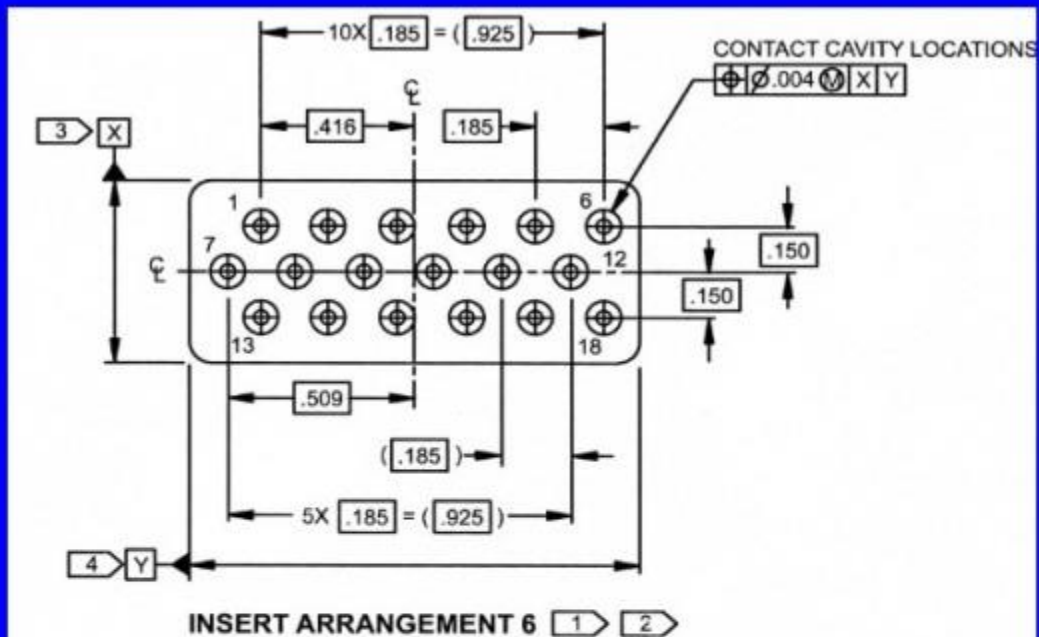

INSERT ARRANGEMENT # 4

CONTACTS

QTY 12 #20 GAUGE SOCKET=BACC47EG2

INSERT ARRANGEMENT # 5

INSERT ARRANGEMENT 5 1 2

TABLE V

INSERT ARRANGEMENT	NUMBER OF CONTACTS	CONTACT SIZE
5	16	16

S280W557-15X
INSERT ARRANGEMENT # 5
CONTACTS
QTY 16 #16 GAUGE SOCKET=BACC47EG3

INSERT ARRANGEMENT # 6

TABLE VI

INSERT ARRANGEMENT	NUMBER OF CONTACTS	CONTACT SIZE
6	18	20

S280W557-16X
 INSERT ARRANGEMENT # 6
 CONTACTS
 QTY 18 #20 GAUGE SOCKET=BACC47EG2

INSERT ARRANGEMENT # 7

S280W557-17X

**INSERT ARRANGEMENT # 7
CONTACTS
QTY 24 #20 GAUGE SOCKET=BACC47EG2**

S280W557-1XX SERIES CONTACTS and TOOLS					
BOEING CONTACT PART NUMBER	CONTACT SIZE	CONTACT TYPE	INSERTION & REMOVAL TOOL	CRIMP TOOL	POSITIONER
BACC47EG2	20	SOCKET	M81969/1-02	M22520/2-01	M22520/2-02 M22520/2-08
BACC47EG3	16	SOCKET	M81969/1-03	M22520/1-01	M22520/1-02