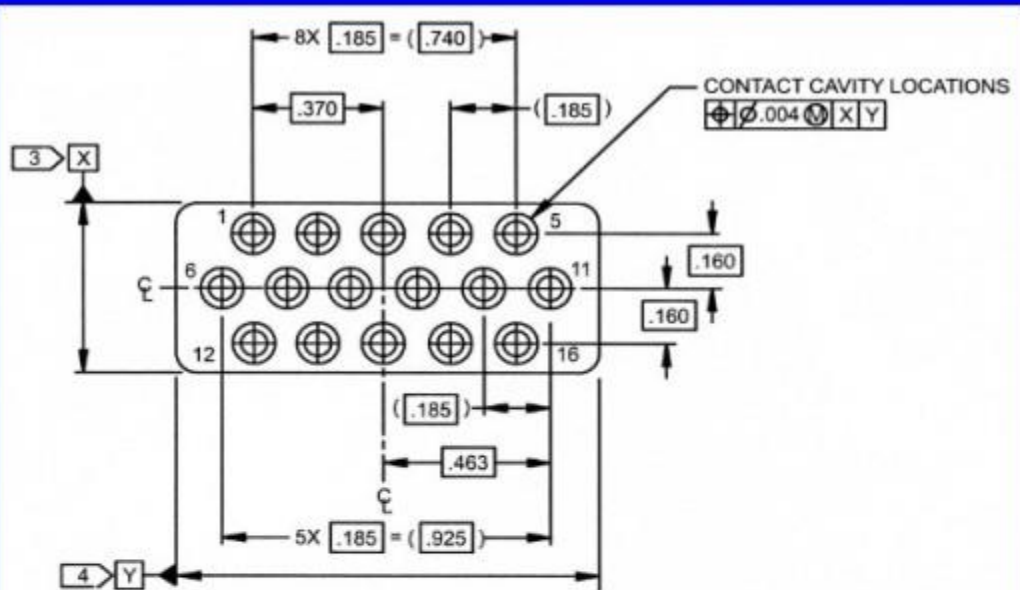

CONTACTS

QTY 4 #20 GAUGE SOCKET=BACC47EG2

QTY 8 #16 GAUGE SOCKET=BACC47EG3

INSERT ARRANGEMENT # 4

INSERT ARRANGEMENT 4 1 2

TABLE IV

INSERT ARRANGEMENT	NUMBER OF CONTACTS	CONTACT SIZE
4	12	20

S280W557-15X

INSERT ARRANGEMENT # 4

CONTACTS

QTY 12 #20 GAUGE SOCKET=BACC47EG2

INSERT ARRANGEMENT # 5

INSERT ARRANGEMENT 5 1 2

TABLE V

INSERT ARRANGEMENT	NUMBER OF CONTACTS	CONTACT SIZE
5	16	16

S280W557-15X
INSERT ARRANGEMENT # 5
CONTACTS
QTY 16 #16 GAUGE SOCKET=BACC47EG3