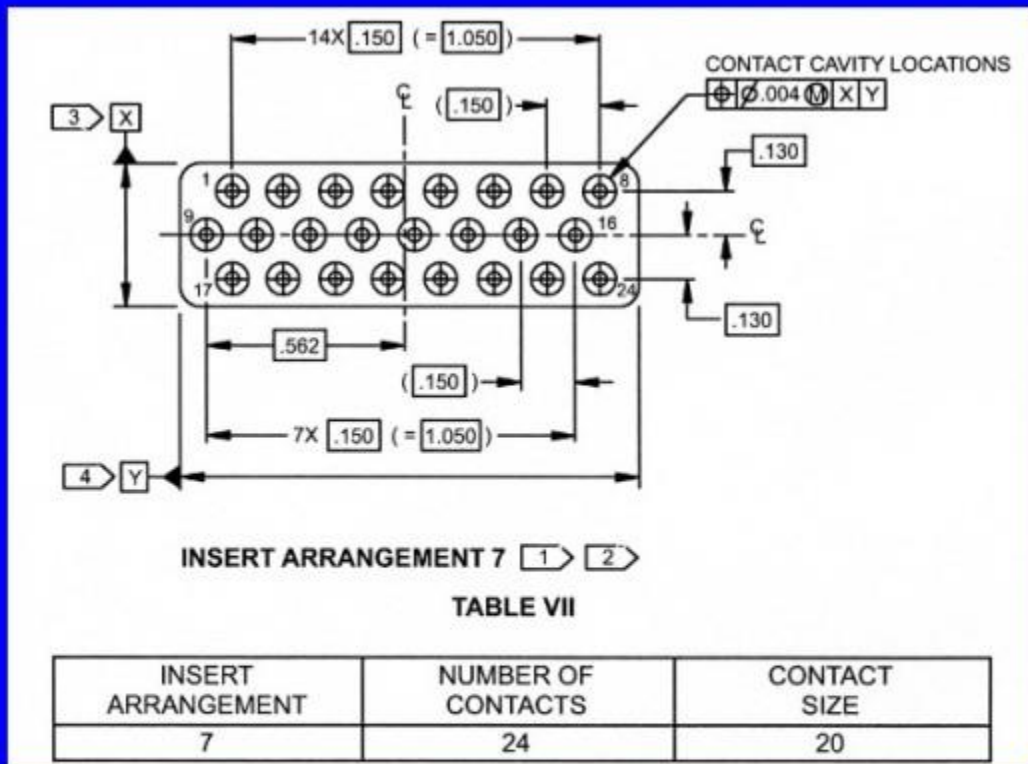

INSERT ARRANGEMENT # 4

CONTACTS

QTY 12 #20 GAUGE SOCKET=BACC47EG2

INSERT ARRANGEMENT # 5

INSERT ARRANGEMENT 5 1 2

TABLE V

INSERT ARRANGEMENT	NUMBER OF CONTACTS	CONTACT SIZE
5	16	16

S280W557-15X
INSERT ARRANGEMENT # 5
CONTACTS
QTY 16 #16 GAUGE SOCKET=BACC47EG3

INSERT ARRANGEMENT # 6

TABLE VI

INSERT ARRANGEMENT	NUMBER OF CONTACTS	CONTACT SIZE
6	18	20

S280W557-16X
 INSERT ARRANGEMENT # 6
 CONTACTS
 QTY 18 #20 GAUGE SOCKET=BACC47EG2

INSERT ARRANGEMENT # 7

S280W557-17X

**INSERT ARRANGEMENT # 7
CONTACTS
QTY 24 #20 GAUGE SOCKET=BACC47EG2**

S280W557-1XX SERIES CONTACTS and TOOLS					
BOEING CONTACT PART NUMBER	CONTACT SIZE	CONTACT TYPE	INSERTION & REMOVAL TOOL	CRIMP TOOL	POSITIONER
BACC47EG2	20	SOCKET	M81969/1-02	M22520/2-01	M22520/2-02 M22520/2-08
BACC47EG3	16	SOCKET	M81969/1-03	M22520/1-01	M22520/1-02